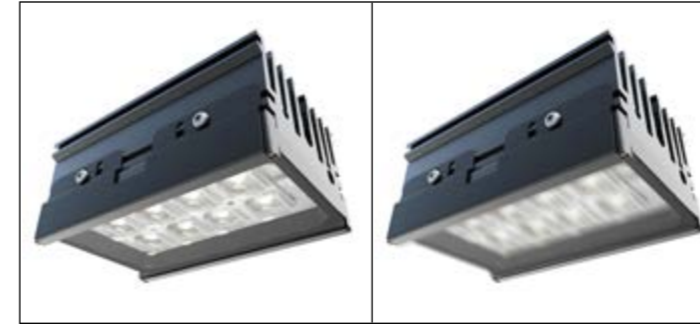

Filtre anti-éblouissement / Anti-glare filter

+ Accessoires disponibles / Accessories available

Coupe flux / Flow cut