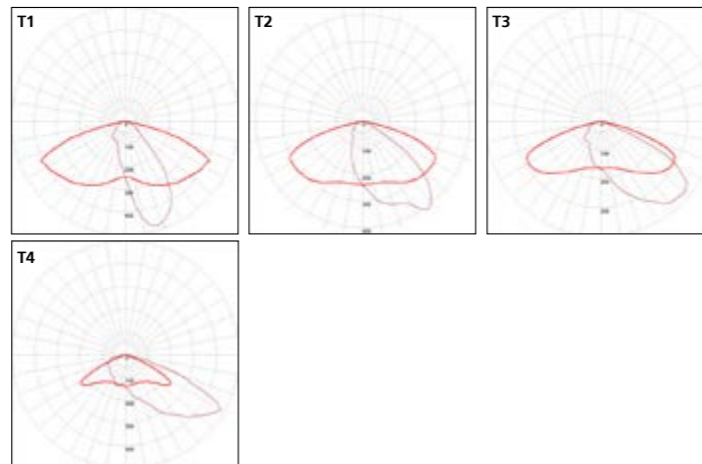

Photométries / Photometry