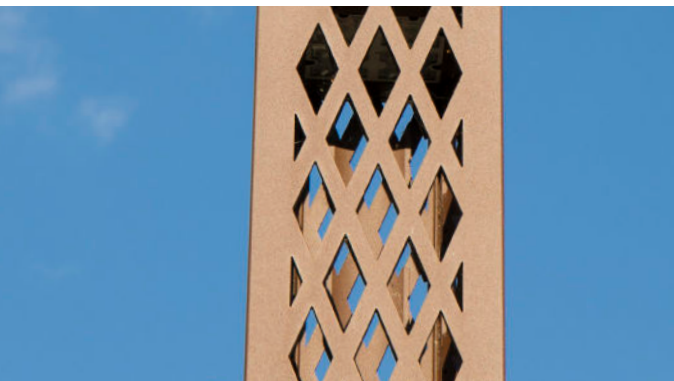

Nid d'abeille