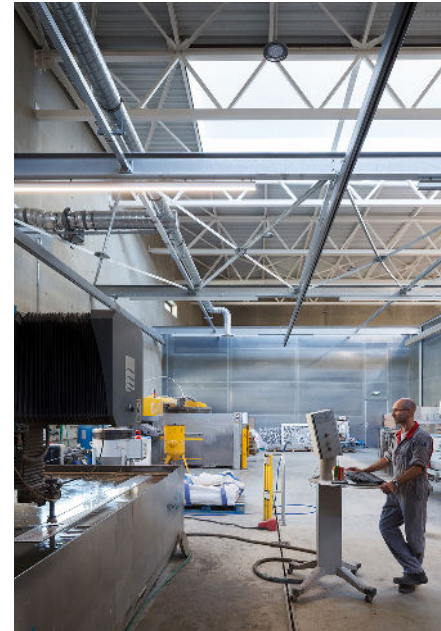

We propose, among others, a complete range of openwork columns and bollards, whose patterns are cut out by our experienced team. Our facility is equipped with state of the art material: 2 very high pressure water jet cutting machines (Flow Mach 3, IMAC), allowing the most delicate cuts, on an industrial scale.