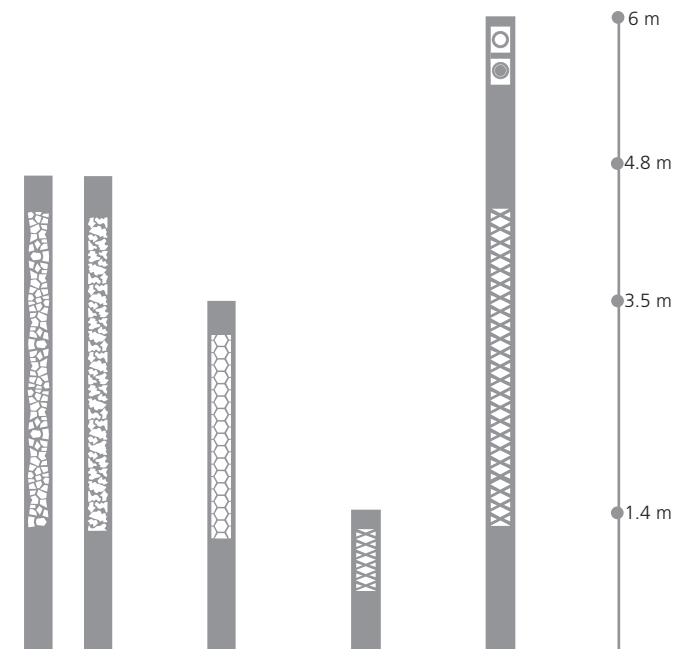

Chambray-Les-Tours (France), Coeur de ville © X. Boymond

Art Nouveau

Chambray-Les-Tours (France), Coeur de ville © X. Boymond

Technical specifications linked to cutting patterns

- Openwork possible on 1, 2, 3 or 4 sides
- Positioning of the cut: from 1.20 m from the ground (except bollards)
- Maximum length of cut: 2.5 m
- Exclusive aluminum profile with functional internal structure : Treille, Creille, Creille GM, Lilio
- Internal lighting by LED module
- Optionnal : opening in the upper part for housing one or more additional projectors
- Construction weld-free entirely

Compatible Profiles

Dimension of profile (mm)
Maximum cutting width (mm)

Top openings (optional)

Find the complete technical specifications and photometric data for each model: www.technilum.com

Technilum®
urban lighting furniture