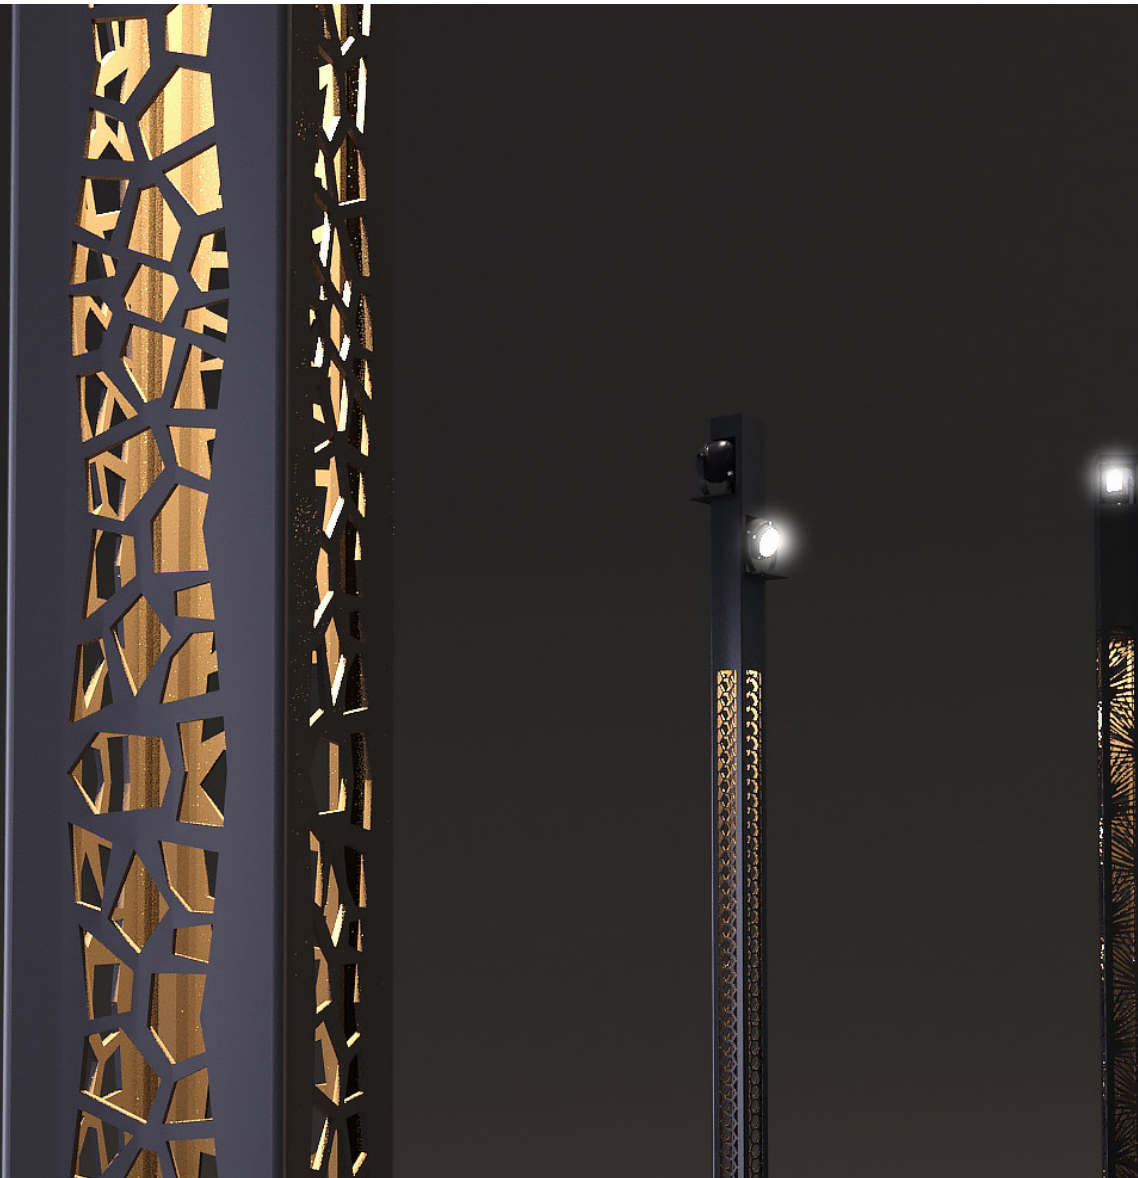

Cutting patterns

For Treille/ Creille (PM-GM) / Creille-that-Grows / Lilio

04/2019