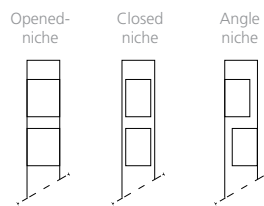

Chambray-Les-Tours (France), Coeur de ville © X. Boymond

Art Nouveau

Chambray-Les-Tours (France), Coeur de ville © X. Boymond

Technical specifications linked to cutting patterns

- Openwork possible on 1, 2, 3 or 4 sides
- Positioning of the cut: from 1.20 m from the ground (except bollards)
- Maximum length of cut: 2.5 m
- Exclusive aluminum profile with functional internal structure : Treille, Creille, Creille GM, Lilio
- Internal lighting by LED module
- Optionnal : opening in the upper part for housing one or more additional projectors
- Construction weld-free entirely

Compatible Profiles

Dimension of profile (mm)
Maximum cutting width (mm)

Top openings (optional)

Find the complete technical specifications and photometric data for each model: www.technilum.com

Technilum®
urban lighting furniture