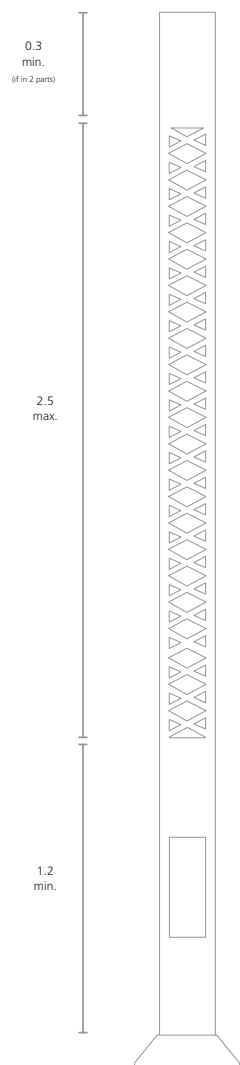

Chambray-Les-Tours (France), Coeur de ville © X. Boymond

Art Nouveau

Chambray-Les-Tours (France), Coeur de ville © X. Boymond

Technical specifications linked to cutting patterns

- Openwork possible on 1, 2, 3 or 4 sides
- Positioning of the cut: from 1.20 m from the ground (except bollards)
- Maximum length of cut: 2.5 m
- Exclusive aluminum profile with functional internal structure : Treille, Creille, Creille GM, Lilio
- Internal lighting by LED module
- Optionnal : opening in the upper part for housing one or more additional projectors
- Construction weld-free entirely

Compatible Profiles

Dimension of profile (mm)
Maximum cutting width (mm)

Top openings (optional)

Find the complete technical specifications and photometric data for each model: www.technilum.com

Technilum®
urban lighting furniture