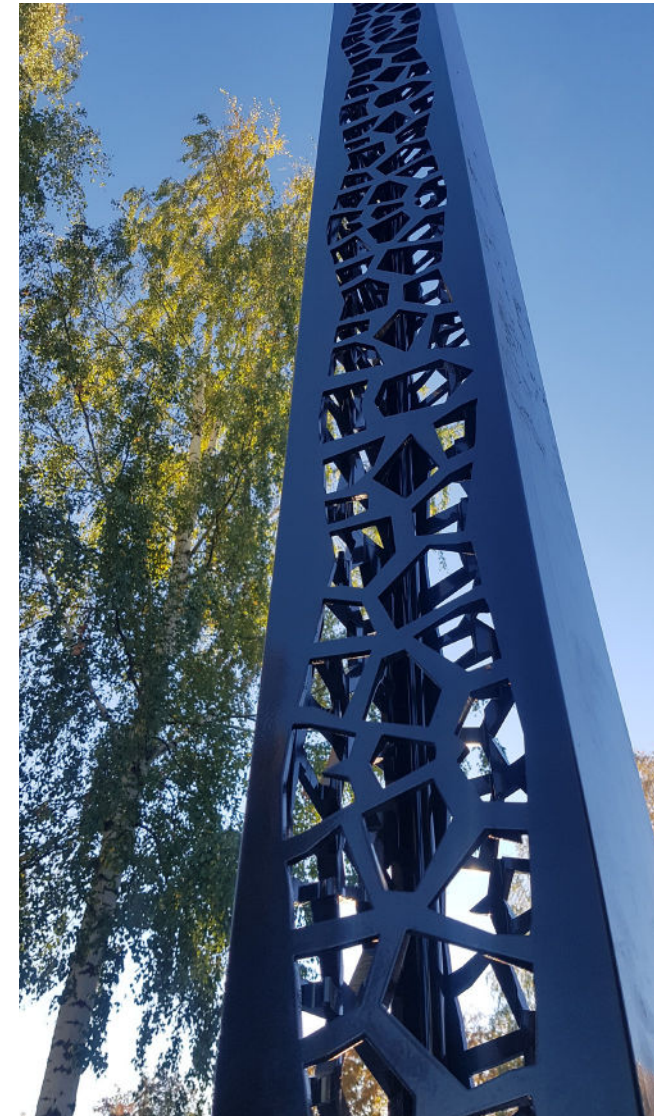

We propose, among others, a complete range of openwork columns and bollards, whose patterns are cut out by our experienced team. Our facility is equipped with state of the art material: 2 very high pressure water jet cutting machines (Flow Mach 3, IMAC), allowing the most delicate cuts, on an industrial scale.

Organic

Palmier (gradual pattern)

Nice (France), Promenade du Paillon © AJIN Photography

Feuillage

Menton, (France), Jardin du Bastion © F. Deladerrière

Girafe

Kuoppio (Finland) © DR

Organic