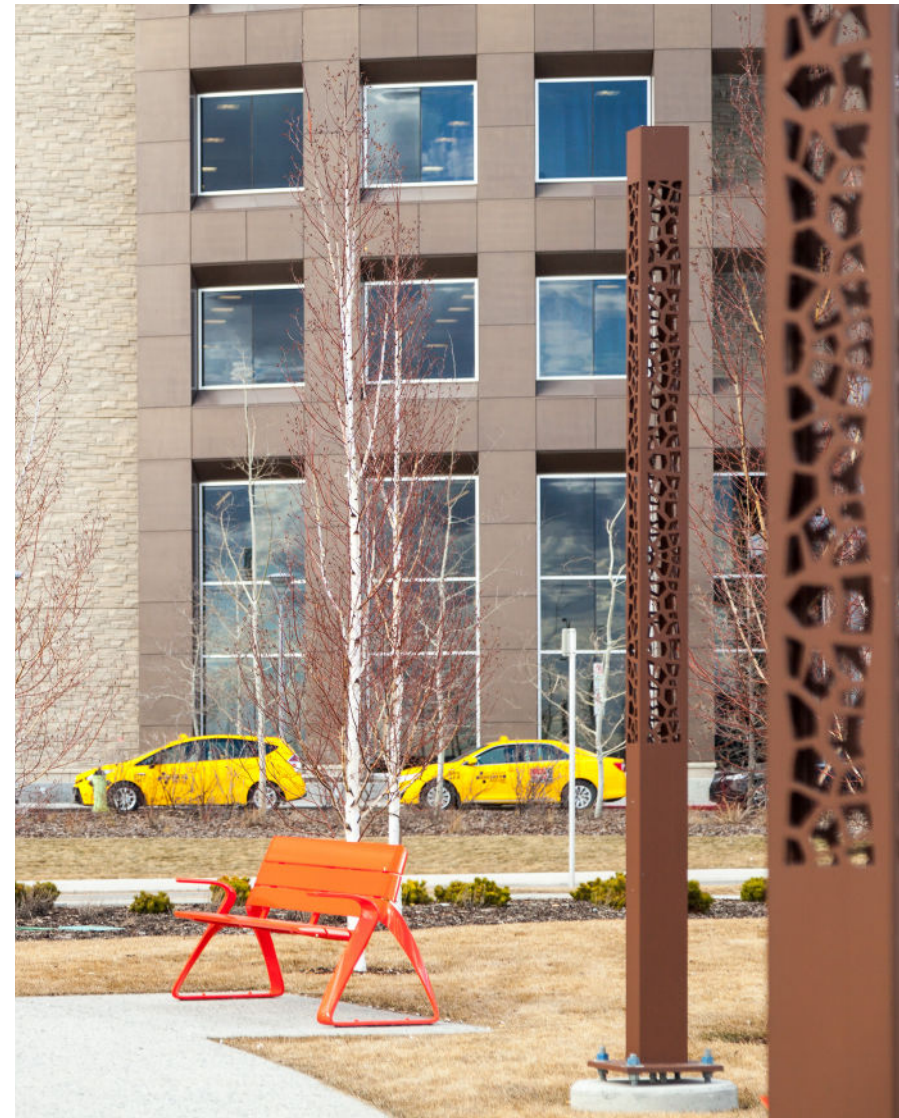

We propose, among others, a complete range of openwork columns and bollards, whose patterns are cut out by our experienced team. Our facility is equipped with state of the art material: 2 very high pressure water jet cutting machines (Flow Mach 3, IMAC), allowing the most delicate cuts, on an industrial scale.

Palmier (gradual pattern)

Lorient (France), Parvis de la Gare © Xavier Boymond

Feuillage

St Martin de Londres (France), Place de l'Horloge © Technilum

Girafe

Calgary, Seton (Canada) © AJJN Photography

Decorative