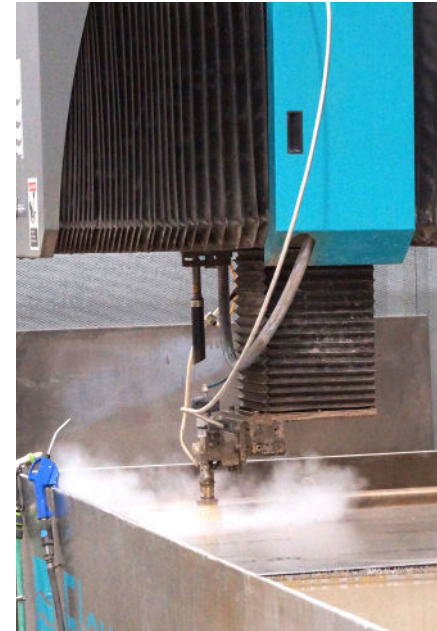

We propose, among others, a complete range of openwork columns and bollards, whose patterns are cut out by our experienced team. Our facility is equipped with state of the art material: 2 very high pressure water jet cutting machines (Flow Mach 3, IMAC), allowing the most delicate cuts, on an industrial scale.