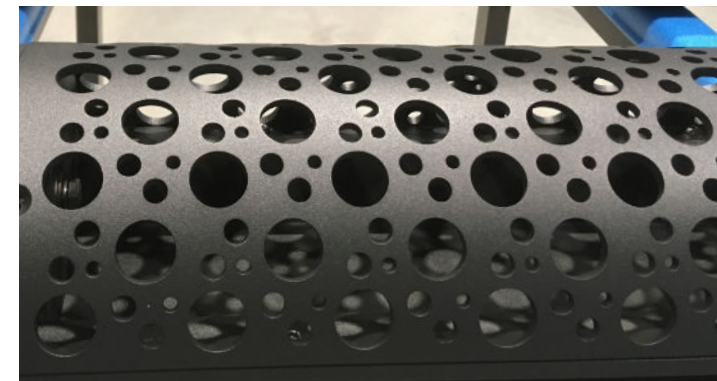

Nid d'abeille