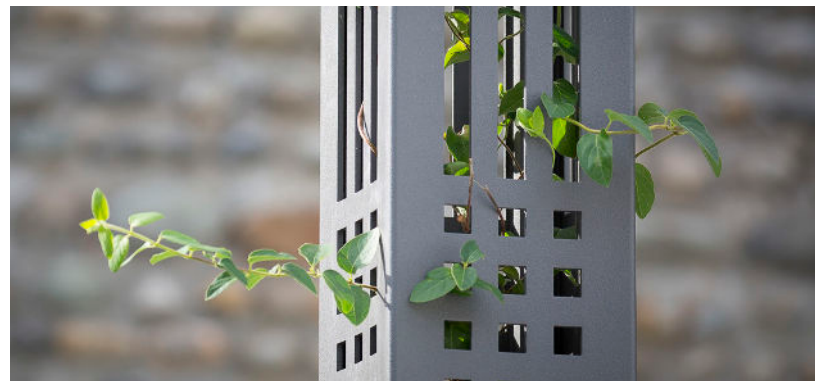

Nid d'abeille