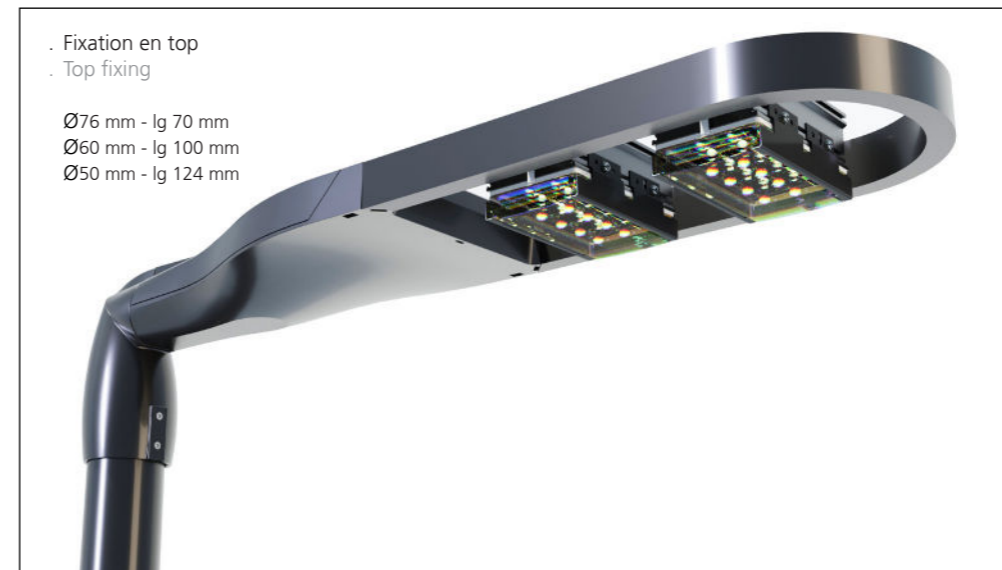

- . Fixation en top
- . Top fixing

Ø76 mm - lg 70 mm
Ø60 mm - lg 100 mm
Ø50 mm - lg 124 mm

Accessoires disponibles /
Accessories available