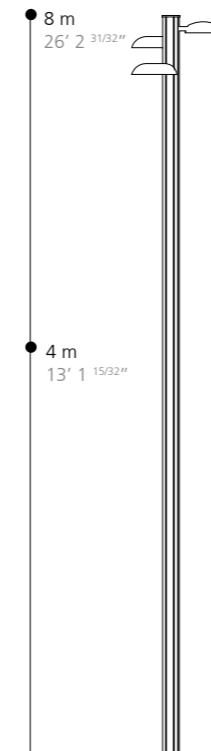

BERMUDE

Construction en aluminium / Intégralement sans soudure
Aluminum made / Entirely weld-free

Luminaire

- Compatible luminaires Magic™, enveloppe Ceramic (Jules, Juliette) ou Nerello (<6 m)
- Compatible projecteurs Paul™ & Paulette™
- Compatible autres luminaires et projecteurs

Luminaire

- Compatible with Magic™ luminaire, Ceramic (Jules, Juliette) & Nerello envelope (<6 m)
- Compatible with Paul™ & Paulette™ floodlights
- Compatible with other luminaires and floodlights

Mât

- Hauteurs de 4 à 8 m
- Profil aluminium exclusif avec structure interne fonctionnelle
- Rails techniques externes pour faciliter l'accessoirisation

Mast

- Heights from 4 to 8 m
- Exclusive aluminum profile with internal functional structure
- External technical grooves to facilitate accessorization

Porte de visite

- Affleurante, interchangeable
- Fermeture par vis inviolable

Access door

- Flush, interchangeable
- Locked with tamper-proof screw

*Autre hauteur sur demande
Other heights upon request

Semelle

- En fonderie d'aluminium
- Bagues isolantes au droit des 4 oblongs d'ancrage pour éviter tout contact avec les tiges en acier galvanisé

Baseplate

- Made of die-cast aluminum
- Insulating rings on the 4 anchoring oblongs to avoid any contact with galvanized steel bolts

Projecteurs Paul / Paulette

- 4 tailles différentes
- Large gamme photométrique (optiques routières ou architecturales)
- Disponible en RVB ou blanc dynamique
- Pilotage DALI, DMX sur demande

Paule / Paulette floodlights

- 4 different sizes
- Large photometric pannel (road or architectural)
- Available in RGB or dynamic
- DALI, DMX on demand

Luminaire LED Magic

- 35W
- 2200, 2700, 3000, 4000 ° K
- 3591 lm
- Pilotage DALI, 0-10 V sur demande

Magic LED fixture