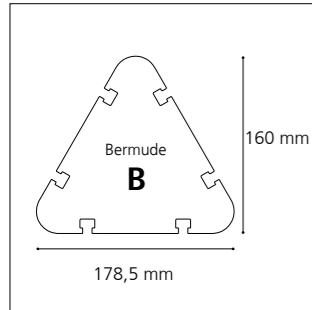

Luminaire

- Compatible with Magic™ luminaire, Ceramic (Jules, Juliette) & Nerello envelope (<6 m)
- Compatible with Paul™ & Paulette™ floodlights
- Compatible with other luminaires and floodlights