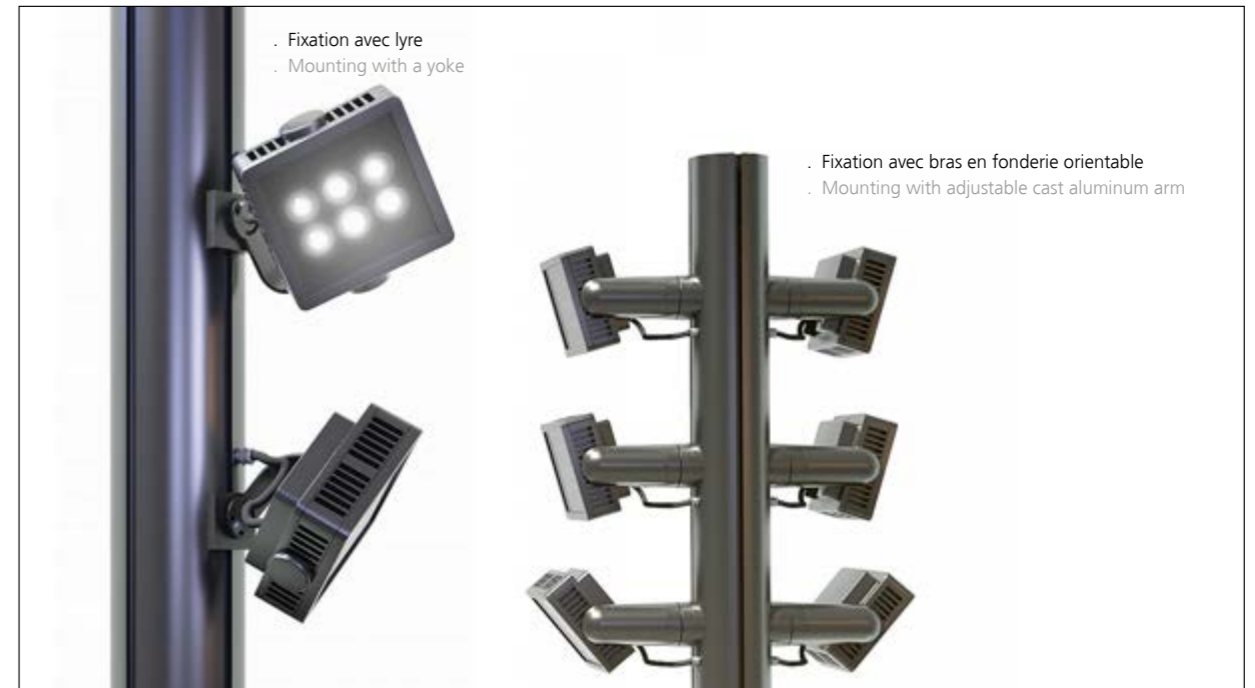

Avec lyre / with yoke
190 x 180 x 100 mm
Avec bras / with arm
270 x 210 x 100 mm

Avec lyre / with yoke
210 x 200 x 100 mm
Avec bras / with arm
280 x 230 x 100 mm

Avec lyre / with yoke
260 x 240 x 110 mm
Avec bras / with arm
300 x 270 x 110 mm