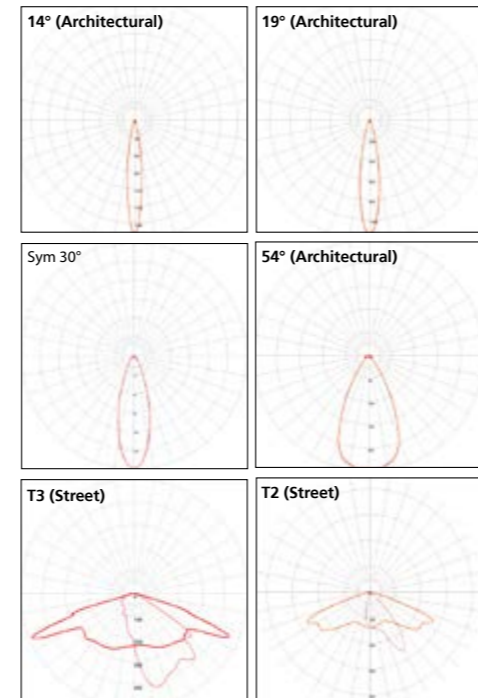

## Description

- Range of floodlights: square-shape (Paul) or round-shape (Paulette), available for architectural or roadway lighting
- «Architectural» range available in 3 different sizes and offering a large color panel (whites, dynamic white, RGB white)
- «Roadway» range available in 2 different sizes
- Body and mounting fixtures in aluminum
- 2 year guarantee

Modèle / model: Paul

Modèle / model: Paulette

## Informations techniques / Technical specifications

	ARCHITECTURAL			ROUTIER / STREET	
	S	M	L	M	L
Taille / Size	16	24	36	16	36
Nombre de LED / number of LED	18 W	27 W	37 W	24 W	37 W
Puissance / Power	1500 lm	2300 lm	3100 lm	2970 lm	4165 lm
Flux sortant / Outflow (3000°K)	2200, 2700, 3000, 4000 °K			2200, 2700, 3000, 4000 °K	
T° de couleur / Color t°	Dynamic white (2200-4000°K), RGB white				
IRC / CRI	>70				
Indice de protection / Protection	IP 65 / IK 08				
Classe / Class	I (II possible)				
Durée de vie / Lifespan (L80B10)	> 100 000				
Driver	Pilotage DALI, DMX (sur demande / upon request)				

## Photometries / Photometry

- REF.WEB PAUL → REF009
- REF.WEB PAULETTE → REF010

Paul & Paulette S

Avec lyre / with yoke  
190 x 180 x 100 mm  
Avec bras / with arm  
270 x 210 x 100 mm

Paul & Paulette M

Avec lyre / with yoke  
210 x 200 x 100 mm  
Avec bras / with arm  
280 x 230 x 100 mm