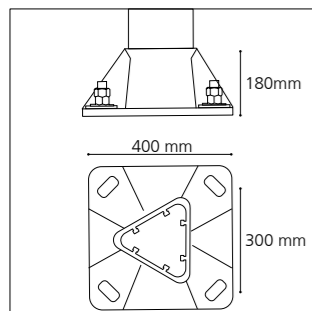

Access door

- Flush, interchangeable
- Locked with tamper-proof screw

*Autre hauteur sur demande
Other heights upon request

Semelle

- En fonderie d'aluminium
- Bagues isolantes au droit des 4 oblongs d'ancrage pour éviter tout contact avec les tiges en acier galvanisé

Baseplate

- Made of die-cast aluminum
- Insulating rings on the 4 anchoring oblongs to avoid any contact with galvanized steel bolts