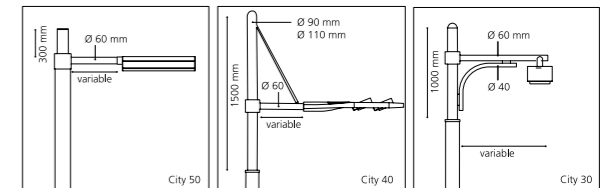

Montady, Traversée (FR)

Maitrise d'ouvrage / Contracting authority:
Conseil Général de l'Hérault, Hérault Energie

© Hugo Da Costa