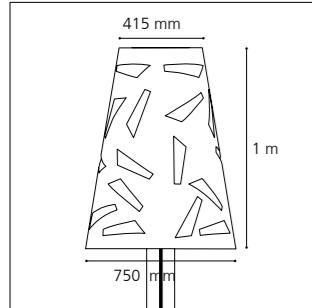

LAMP

Construction en aluminium / Intégralement sans soudure
Aluminum made / Entirely weld-free

Tête de mât

- . Cône ajouré en tôle d'aluminium découpée & formée
- . Motif personnalisable

Pole top

- . Open-work cone made of cut out & formed aluminum sheet
- . Customizable pattern