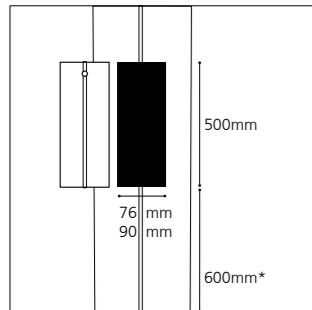

## Pole top

- . Open-work cone made of cut out & formed aluminum sheet
- . Customizable pattern

## Pole

- . Heights from 3.5 to 4.5 m
- . Exclusive aluminum profile with internal structure and external technical grooves to facilitate accessorization

## Description

- . Corps en aluminium extrudé
- . Dimension 90 x 140 x 65 mm
- . Dissipateur thermique intégré
- . Driver LED déporté
- . Eclairage par 8 LEDs
- . Modules et optiques orientables et combinables (6 max)
- . Certifications : CSA-UL, CE
- . Garantie 2 ans

## Description

- . Extruded aluminum body
- . Dimensions 90 x 140 x 65 mm
- . Integrated heat sink
- . Remote LED driver
- . LED luminaire, 8 LEDs lighting
- . Adjustable and combinable modules and optics (max 6)
- . Certifications: CSA-UL, CE
- . 2 year guarantee