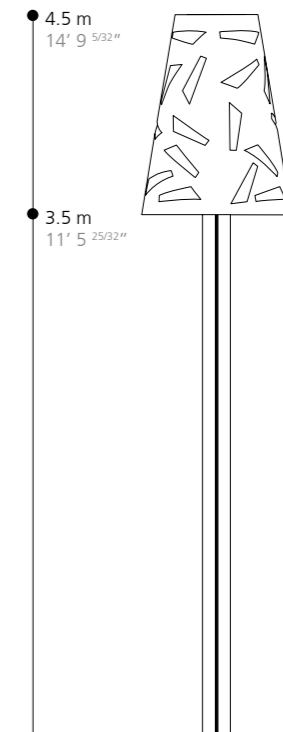

LAMP

Construction en aluminium / Intégralement sans soudure
Aluminum made / Entirely weld-free

Tête de mât

- . Cône ajouré en tôle d'aluminium découpée & formée
- . Motif personnalisable

Pole top

- . Open-work cone made of cut out & formed aluminum sheet
- . Customizable pattern

Mât

- . Hauteurs de 3,5 à 4,5 m
- . Profil aluminium exclusif, avec structure interne et rails techniques externes pour faciliter l'accessoirisation

Pole

- . Heights from 3.5 to 4.5 m
- . Exclusive aluminum profile with internal structure and external technical grooves to facilitate accessorization

Porte de visite

- . Affleurante, interchangeable
- . Fermeture par vis inviolable

Access door

- . Flush, interchangeable
- . Locked with tamper-proof screw

*Autre hauteur sur demande
Other heights upon request

Semelle

- . En fonderie d'aluminium
- . Bagues isolantes au droit des 4 oblongs d'ancrage pour éviter tout contact avec les tiges en acier galvanisé

Baseplate

- . Made of die-cast aluminum
- . Insulating rings on the 4 anchoring oblongs to avoid any contact with galvanized steel bolts

Luminaire LED Bômino

- . 25W
- . 1800, 2200, 2700, 3000, 4000 ° K
- . 3250 lm
- . Pilotage DALI, 0-10 V, Programmation Horaire, Zhaga D4i, socket Zhaga / Nema sur demande

Bômino LED fixture

- . 25 W
- . 1800, 2200, 2700, 3000, 4000 ° K
- . 3250 lm
- . Pilotage DALI, 0-10 V, Schedule programming, Zhaga D4i, socket Zhaga / Nema on demand

+ Finition

- . Thermolaquage par poudre Polyester, coloris RAL ou finitions spéciales
- . Anodisation (20 microns)

Finish

- . Polyester powder coating, RAL colors or special finish
- . Natural anodization (20 microns)

Villeneuve-de-Marsan, Cœur de ville (FR)

Maîtrise d'ouvrage / Contracting authority: Ville de Villeneuve-de-Marsan, SYDEC
Paysagiste / Landscape architect: Atelier de Paysages

© Hugo Da Costa