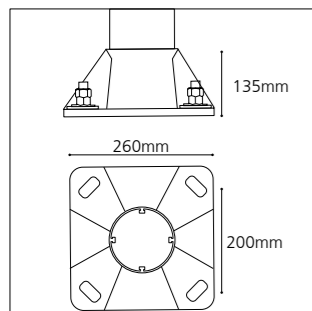

Access door

- . Flush, interchangeable
- . Locked with tamper-proof screw

*Autre hauteur sur demande
Other heights upon request

Semelle

- . En fonderie d'aluminium
- . Bagues isolantes au droit des 4 oblongs d'ancrage pour éviter tout contact avec les tiges en acier galvanisé

Baseplate

- . Made of die-cast aluminum
- . Insulating rings on the 4 anchoring oblongs to avoid any contact with galvanized steel bolts