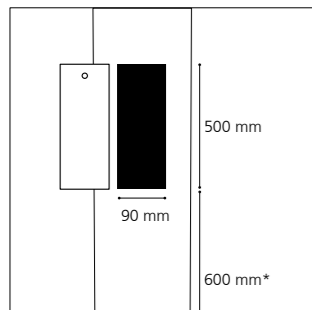

## Pole top

- . Assembly of 2 arms, rectangular, made of aluminum and mounted on the pole's sides
- . Orientable light source
- . Single or double bracket, or with pedestrian lighting

## Pole

- . Heights from 3.5 to 5 m
- . Exclusive rectangular aluminum profile with functional internal structure and external technical grooves

## Description

- . Corps en fonderie d'aluminium
- . Dimensions : Ø250 x 83 mm
- . Eclairage par 30 LEDs
- . Entrée de câble par connecteur
- . Verre extra-plat
- . Dissipateur thermique et driver LED intégrés
- . Certifications : CE, CSA/UL
- . Garantie 2 ans

## Description

- . Body made of die-cast aluminum
- . Dimensions: Ø250 x 83 mm
- . 30 LEDs lighting
- . Cable entry through fast connector
- . Flat clear glass
- . Integrated LED driver and heat sink
- . Certifications: CE, CSA/UL
- . 2 year guarantee