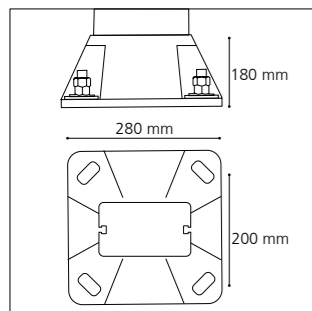

Access door

- . Flush, interchangeable
- . Locked with tamper-proof screw

*Autre hauteur sur demande
Other heights upon request

Semelle

- . En fonderie d'aluminium
- . Bagues isolantes au droit des 4 oblongs d'ancrage pour éviter tout contact avec les tiges en acier galvanisé

Baseplate

- . Made of die-cast aluminum
- . Insulating rings on the 4 anchoring oblongs to avoid any contact with galvanized steel bolts