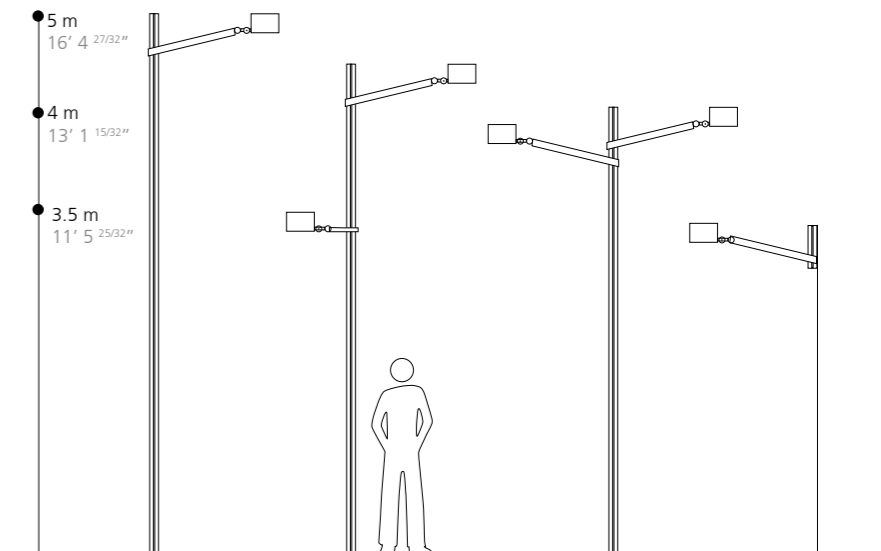

Finish

- . Polyester powder coating, RAL colors or special finish
- . Natural anodization (20 microns)