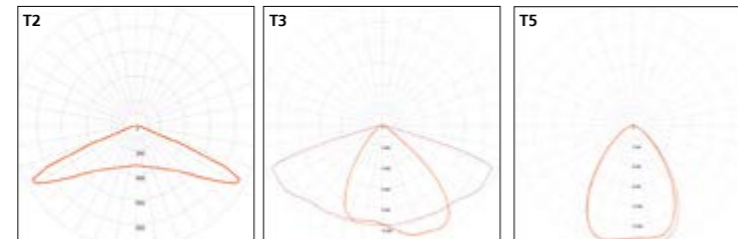

Photométries / Photometry

● REF.WEB → REF007