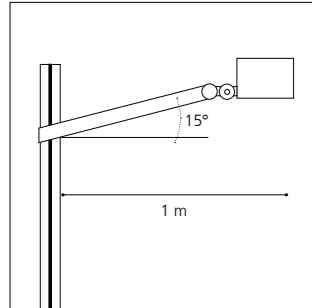

## Tête de mât

- . Assemblage de 2 bras en aluminium de section rectangulaire, montés en applique sur le mât
- . Source lumineuse orientable
- . Simple, double ou Technifonction (retour piéton)

## Pole top

- . Assembly of 2 arms, rectangular, made of aluminum and mounted on the pole's sides
- . Orientable light source
- . Single or double bracket, or with pedestrian lighting

## Pole

- . Heights from 3.5 to 5 m
- . Exclusive rectangular aluminum profile with functional internal structure and external technical grooves

## Description

- . Body made of die-cast aluminum
- . Dimensions: Ø250 x 83 mm
- . 30 LEDs lighting
- . Cable entry through fast connector
- . Flat clear glass
- . Integrated LED driver and heat sink
- . Certifications: CE, CSA/UL
- . 2 year guarantee