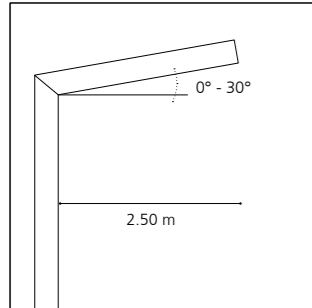

MIKADO GM

Construction en aluminium / Intégralement sans soudure
Aluminum made / Entirely weld-free

Tête de mât

- Monobloc, en continuité parfaite avec le mât
- Réalisée dans la même section
- Tête de mât simple ou double

Pole top

- Monobloc, in perfect harmony with the pole
- Manufactured in the same section
- Single or double bracket