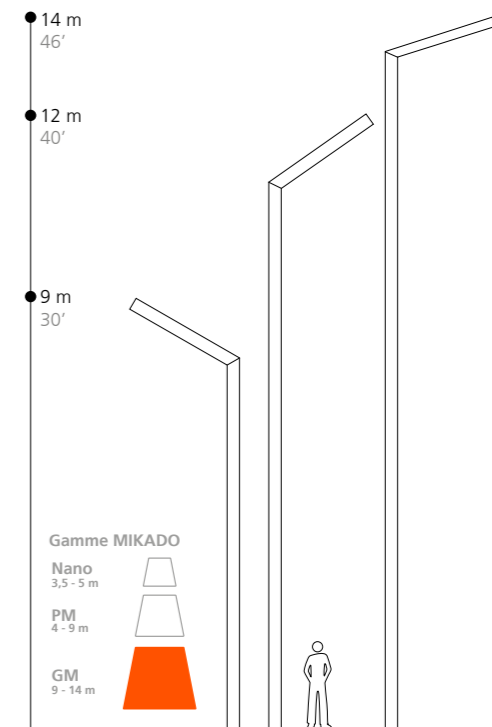

Conception / design: Atelier King Kong (Patxi Mangado) et Yon Anton Olano