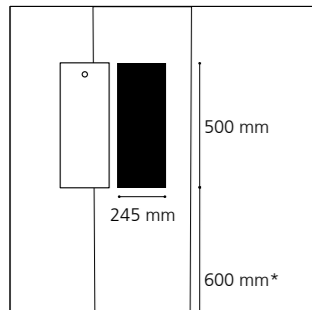

Pole top

- Monobloc, in perfect harmony with the pole
- Manufactured in the same section
- Single or double bracket

Mât

- Hauteurs de 9 à 14 m
- Profil aluminium exclusif de section trapézoïdale avec structure interne fonctionnelle

Pole

- Heights from 9 to 14 m
- Exclusive trapeze-shaped aluminum profile with internal functional structure

Porte de visite

- Affleurante, interchangeable
- Fermeture par vis inviolable

Access door

- Flush, interchangeable
- Locked with tamper-proof screw

Description

- . Extruded aluminum body
- . Dimensions 90 x 140 x 65 mm
- . Integrated heat sink
- . Remote LED driver
- . LED luminaire, 8 LEDs lighting
- . Adjustable and combinable modules and optics (max 6)
- . Certifications: CSA-UL, CE
- . 2 year guarantee