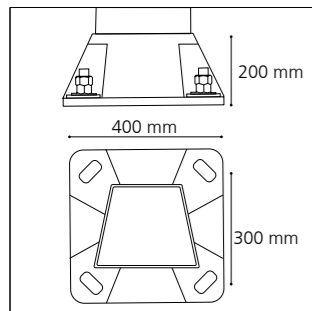

Semelle

- En fonderie d'aluminium
- Bagues isolantes au droit des 4 oblongs d'ancrage pour éviter tout contact avec les tiges en acier galvanisé

Baseplate

- Made of die-cast aluminum
- Insulating rings on the 4 anchoring oblongs to avoid any contact with galvanized steel bolts