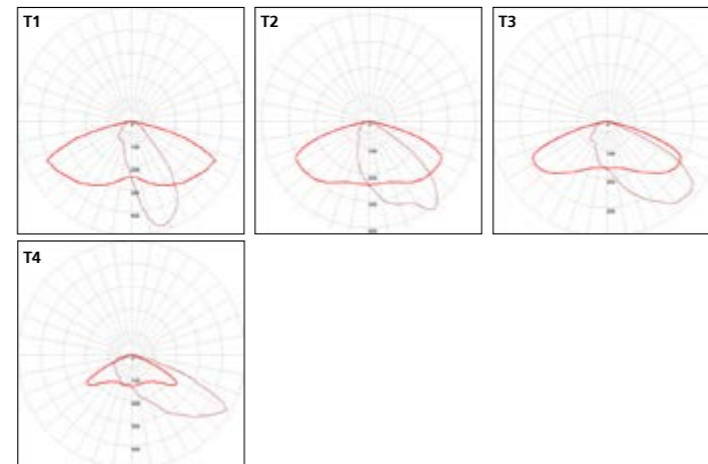

Photométries / Photometry