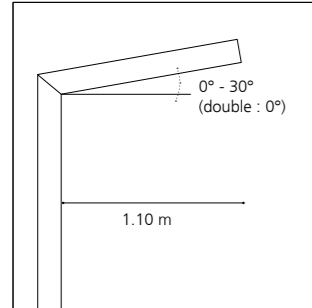

MIKADO PM

Construction en aluminium / Intégralement sans soudure
Aluminum made / Entirely weld-free

Tête de mât

- . Monobloc, en continuité parfaite avec le mât
- . Réalisée dans la même section
- . Tête de mât simple, double ou Technifonction (retour piéton)

Pole top

- . Monobloc, in perfect harmony with the pole
- . Manufactured in the same section
- . Single or double bracket, or with pedestrian lighting