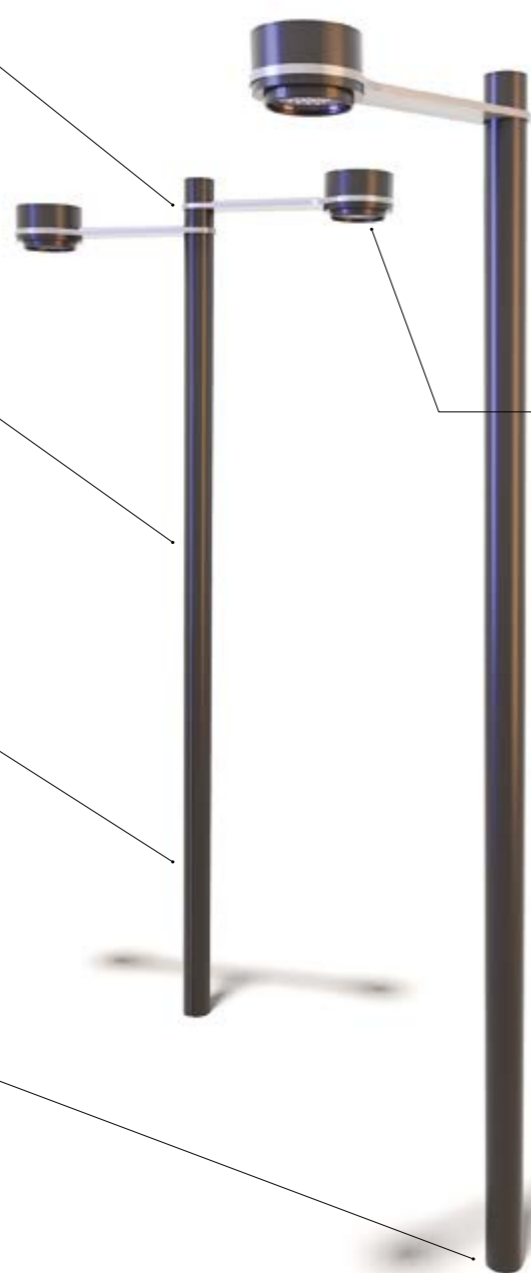

Pole

- . Heights from 3.5 m to 5 m
- . Exclusive aluminum profile
- . Smooth or with external technical grooves to facilitate accessorization

Porte de visite

- . Affleurante, interchangeable
- . Fermeture par vis inviolable

Access door

- . Flush, interchangeable
- . Locked with tamper-proof screw

*Autre hauteur sur demande
Other heights upon request

Semelle

- . En fonderie d'aluminium
- . Bagues isolantes au droit des 4 oblongs d'ancrage pour éviter tout contact avec les tiges en acier galvanisé

Baseplate

- . Made of die-cast aluminum
- . Insulating rings on the 4 anchoring oblongs to avoid any contact with galvanized steel bolts

Luminaire LED Magic

- . 35W
- . 2200, 2700, 3000, 4000 ° K
- . 3591 lm
- . Pilotage DALI, 0-10 V sur demande

Description

- . Body made of die-cast aluminum
- . Dimensions: Ø250 x 83 mm
- . 30 LEDs lighting
- . Cable entry through fast connector
- . Flat clear glass
- . Integrated LED driver and heat sink
- . Certifications: CE, CSA/UL
- . 2 year guarantee