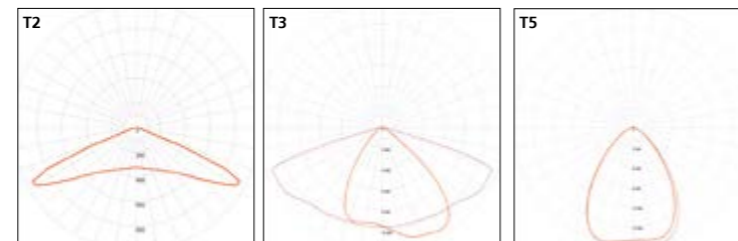

Photométries / Photometry

● REF.WEB → REF007