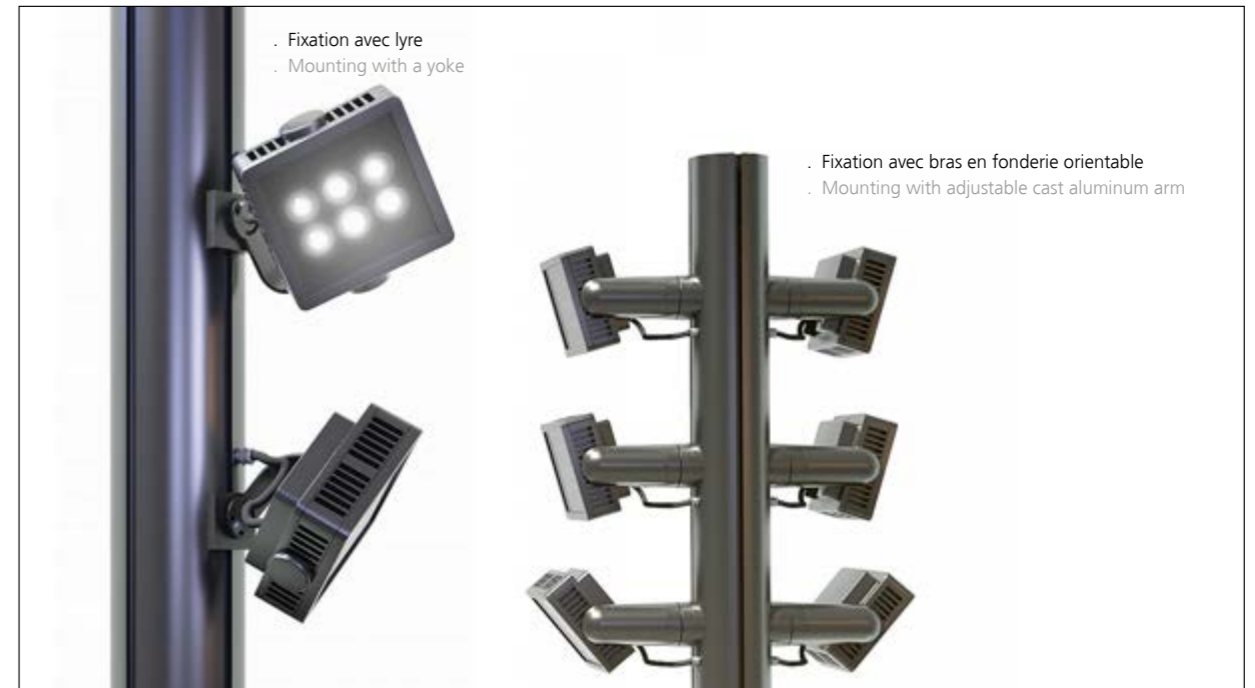

Description

- Range of floodlights: square-shape (Paul) or round-shape (Paulette), available for architectural or roadway lighting
- «Architectural» range available in 3 different sizes and offering a large color panel (whites, dynamic white, RGB white)
- «Roadway» range available in 2 different sizes
- Body and mounting fixtures in aluminum
- 2 year guarantee

Photometries / Photometry

- REF.WEB PAUL → REF009
- REF.WEB PAULETTE → REF010

Paul & Paulette S

Avec lyre / with yoke
190 x 180 x 100 mm
Avec bras / with arm
270 x 210 x 100 mm

Paul & Paulette M

Avec lyre / with yoke
210 x 200 x 100 mm
Avec bras / with arm
280 x 230 x 100 mm