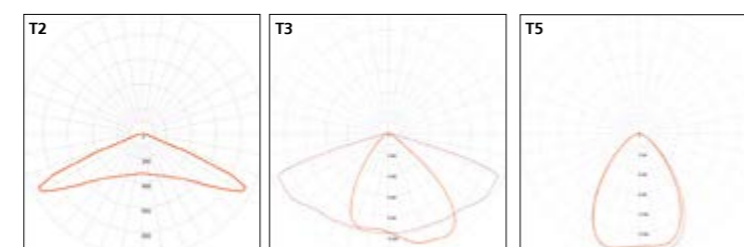

Photométries / Photometry

● REF.WEB → REF007