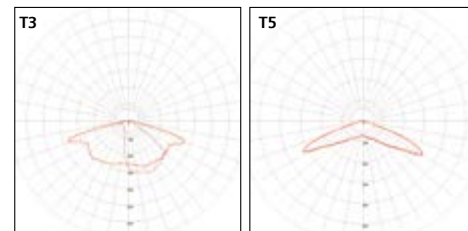

Photométries / Photometry