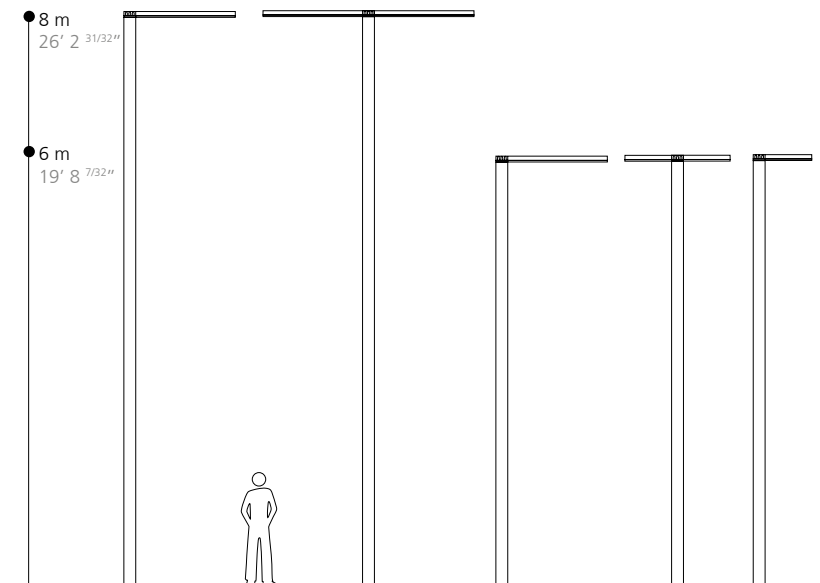

Finish

- . Polyester powder coating, RAL colors or special finish
- . Natural anodization (20 microns)